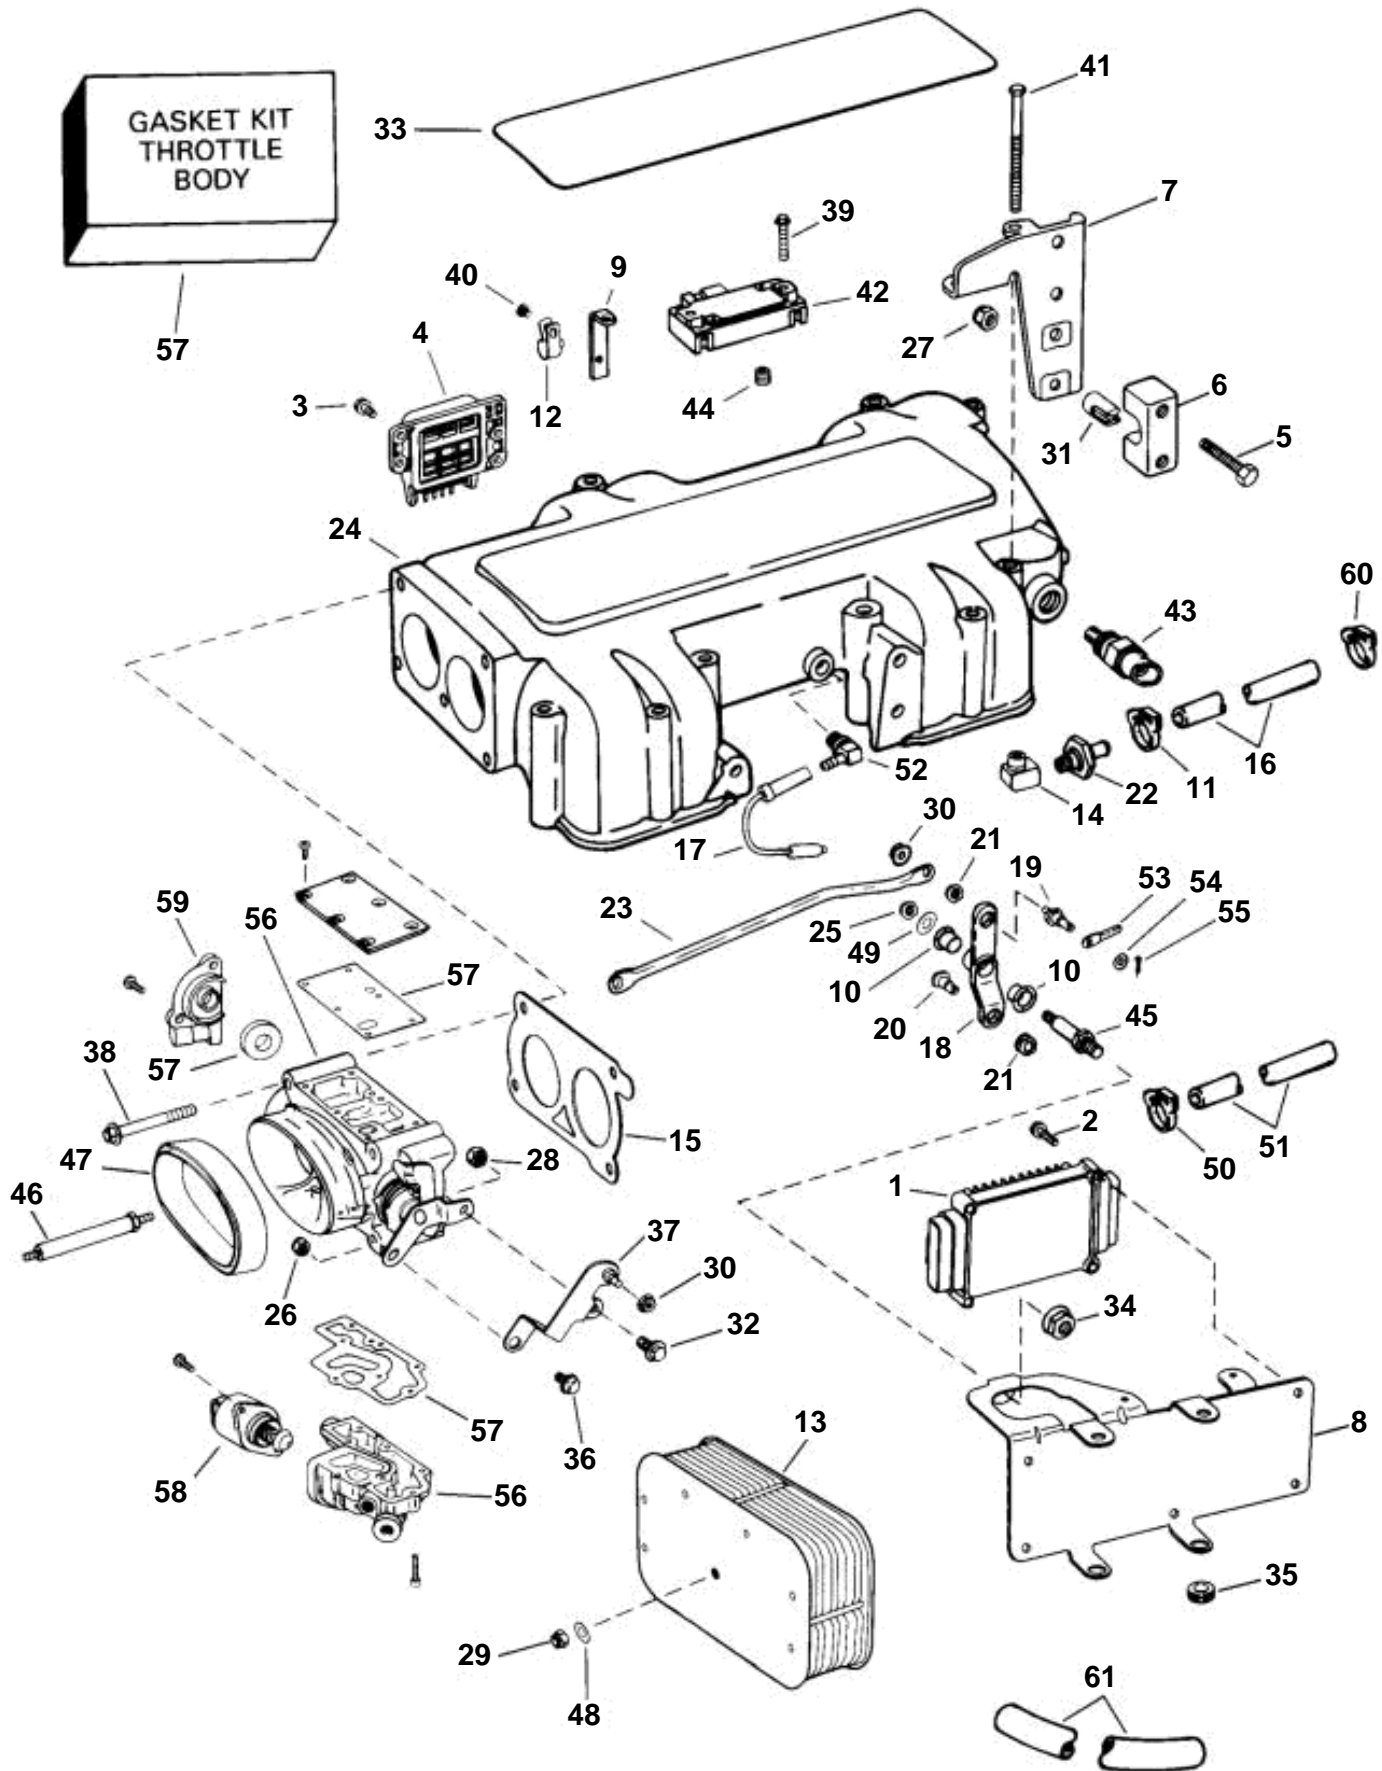

INTAKE MANIFOLD, UPPER, GSi / DPX

INTAKE MANIFOLD, UPPER, GSi / DPX

REF	PART NO.	QTY	DESCRIPTION	NOTES
1	3856943	1	Ecu, 7.4 GSi, DPX385	
	3856979	1	Ecu, 8.2 GSi, DPX415	
2	3852053	3	Screw, ECM to bracket	
3	3852115	2	Screw, Knock module	
4	3854521	1	Control unit	
5	3852048	1	Screw, Throttle anchor to bracket	
6	3850266	1	Anchorage, Throttle cable	
7	3851989	1	Bracket, Throttle cable	
8	3856949	1	Bracket, ECU and throttle lever to manifold	
9	3854820	1	Bracket, Clamp, fuel line to intake manifold	
10	3852094	1	Bushing, Shaft, throttle lever pivot	
11	3852170	1	Clamp, Hose, reservoir to pulse limiter	Reservoir end
	3852529	1	Clamp, Hose, reservoir to pulse limiter	Limiter end
12	3854896	1	Clamp, Fuel line to bracket	
13	3856951	1	Flame shield	
14	3854675	1	Elbow, Pulse limiter	
15	3854520	1	Gasket, Throttle body	Part of engine gasket kit
16	3853582	1	Hose, Reservoir to pulse limiter	
17	3854677	1	Hose, Regulator to intake manifold	
18	3854741	1	Lever, To ECM module & throttle lever bracket	
19	3854742	1	Pin, Throttle cable lever	
20	3854743	1	Pin, Throttle cable lever	
21	3854744	2	Nut, Pins to throttle cable lever	
22	3852225	1	Impulse limiter, Reservoir to intake manifold	
23	3854648	1	Link, Throttle lever to TB lever	
24	3854514	1	Manifold, Upper intake	
	3855033	1	Plug, Manifold, rear plenum	Not shown
25	3852005	1	Nut, Shaft, throttle lever pivot	
26	3852009	1	Nut, Lever and pin assy	
27	3852118	1	Nut, Anchor, throttle cable to bracket	
28	3852420	1	Lock nut, Screw, throttle lever to throttle body	
29	3852420	1	Lock nut, Flame arrestor to throttle body	
30	3853404	2	Lock nut, Throttle pivot shaft to bracket	
31	3852019	2	Retainer, Throttle cable	
32	3852053	1	Screw, Lever to throttle body	
33	3854992	1	Decal	
	3855620	1	Decal	
	3856486	1	Decal	
	3856487	1	Decal	
34	3853404	1	Lock nut, Throttle pin to bracket	
35	941263	2	Grommet, ECU bracket	
36	3853428	1	Screw, Throttle lever to throttle body	
37	3854566	1	Lever	
38	3854651	4	Screw, Throttle body to manifold	
39	3854655	2	Screw, MAP sensor	
40	3854897	1	Screw, Clamp, fuel line to bracket	
41	3855091	12	Screw, Upper to lower intake manifold	
42	3850396	1	Sender, Manifold air pressure	
43	3854527	1	Temperature sensor, Manifold air temperature	
44	3854650	1	Seal, MAP sensor	Part of engine gasket kit
45	3854649	1	Control shaft, Pivot, throttle cable lever to bracket	
46	3854671	1	Stud, Flame arrestor to throttle body	
47	3854670	1	Grommet, Flame arrestor to throttle body	Part of engine gasket kit
48	3852184	1	Washer, Flame arrestor to throttle body	
49	3852189	1	Washer, Throttle lever to pivot shaft	
50	3852196	1	Clamp, PCV valve hose	
51	3856946	1	Hose, Elbow	
52	3854679	1	Elbow, Intake manifold to regulator hose	
53	3850941	1	Adapter, Throttle cable	
54	3852193	1	Washer, Pin, throttle cable to lever	
55	3852052	1	Cotter pin, Cable to throttle lever assy	
56	3856942	1	Throttle body	
57	3855193	1	• Repair kit, Throttle body	
58	3855185	1	• Repair kit	